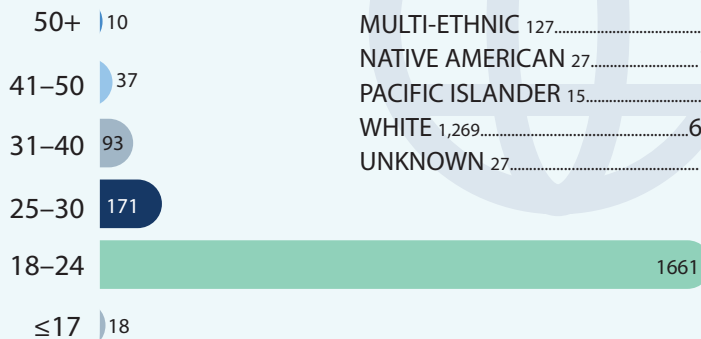

ETHNICITY

ENROLLMENT STATUS

% of Students Full Time vs Part Time