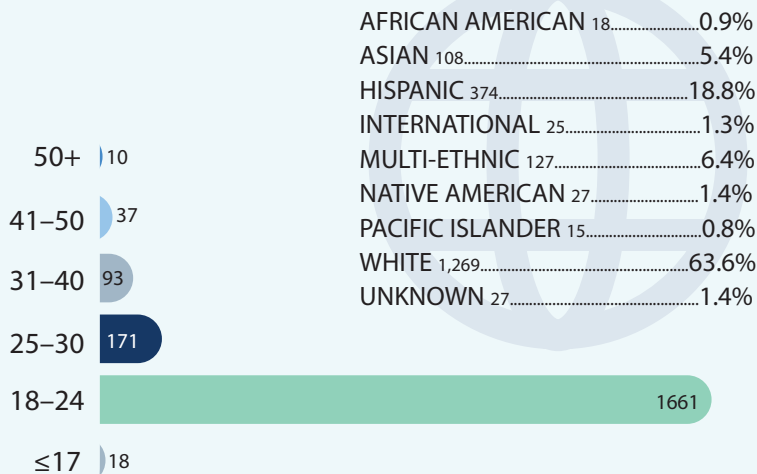

### STUDENT ENROLLMENT

Full Time defined as 15 Credit Hours per term for Undergraduates & 12 Credit Hours per term for Graduates

### DEGREES CONFERRED

from July 2023 - June 2024

417

### ETHNICITY