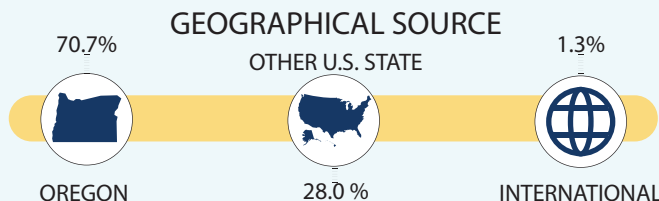

### STUDENT ENROLLMENT

Full Time defined as 15 Credit Hours per term for Undergraduates & 12 Credit Hours per term for Graduates

### DEGREES CONFERRED

from July 2023 - June 2024

417