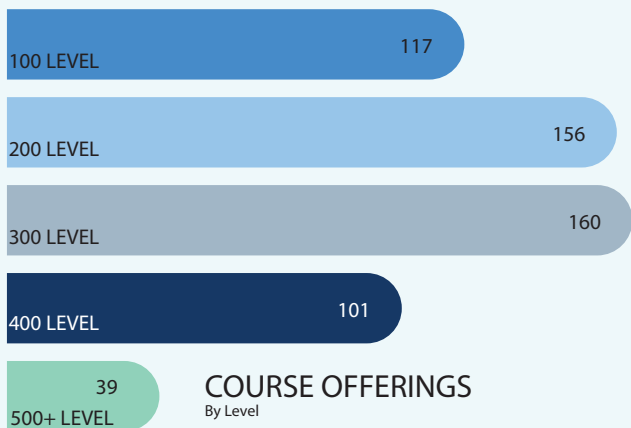

### STUDENT ENROLLMENT

Full Time defined as 15 Credit Hours per term for Undergraduates & 12 Credit Hours per term for Graduates

### DEGREES CONFERRED

from July 2023 - June 2024

417