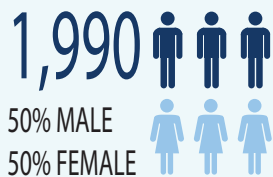

### STUDENT ENROLLMENT

Full Time defined as 15 Credit Hours per term for Undergraduates & 12 Credit Hours per term for Graduates