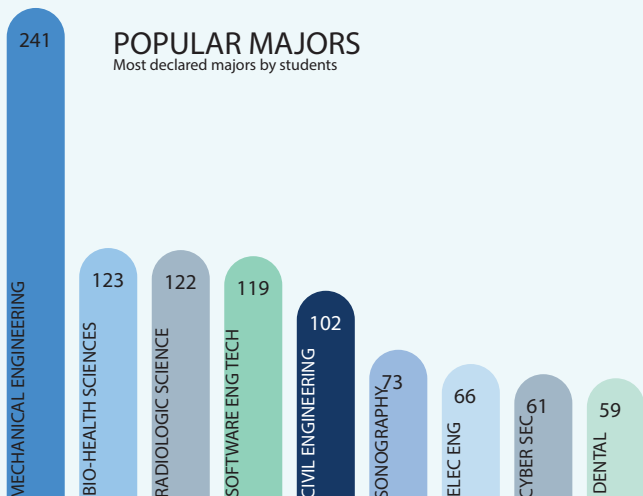

### STUDENT ENROLLMENT

Full Time defined as 15 Credit Hours per term for Undergraduates & 12 Credit Hours per term for Graduates

### DEGREES CONFERRED

from July 2023 - June 2024

417

### ETHNICITY