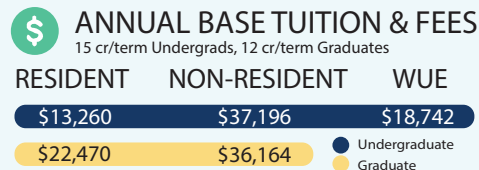

### STUDENT ENROLLMENT

Full Time defined as 15 Credit Hours per term for Undergraduates & 12 Credit Hours per term for Graduates

### DEGREES CONFERRED

from July 2023 - June 2024

417