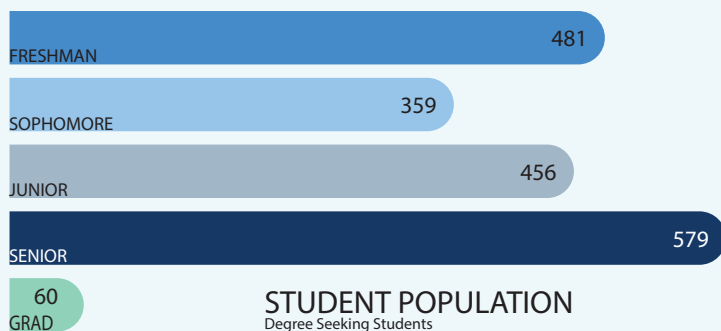

### STUDENT ENROLLMENT

Full Time defined as 15 Credit Hours per term for Undergraduates & 12 Credit Hours per term for Graduates

### DEGREES CONFERRED

from July 2023 - June 2024

417

### ETHNICITY