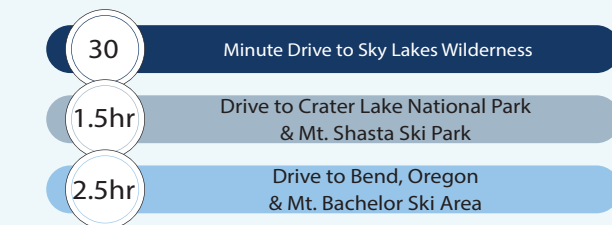

### STUDENT ENROLLMENT

Full Time defined as 15 Credit Hours per term for Undergraduates & 12 Credit Hours per term for Graduates

### DEGREES CONFERRED

from July 2023 - June 2024

417