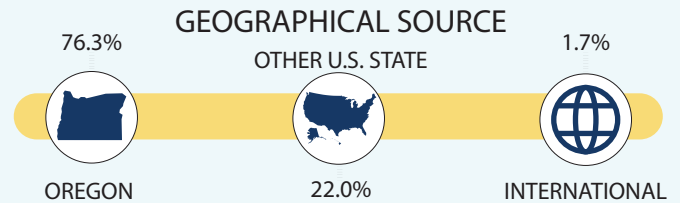

## STUDENT ENROLLMENT

Full Time defined as 15 Credit Hours for Undergraduates & 12 Credit Hours for Graduates

## DEGREES CONFERRED

from July 2017- June 2018

**412** 