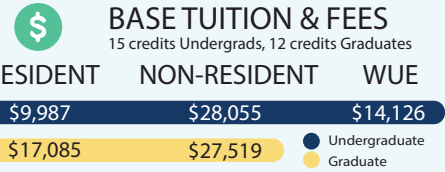

## STUDENT ENROLLMENT

Full Time defined as 15 Credit Hours for Undergraduates & 12 Credit Hours for Graduates

## DEGREES CONFERRED

from July 2017- June 2018

**412** 