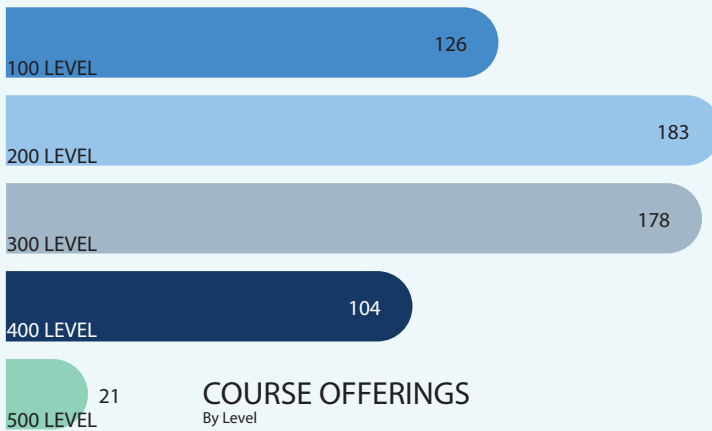

## STUDENT ENROLLMENT

Full Time defined as 15 Credit Hours for Undergraduates & 12 Credit Hours for Graduates

## DEGREES CONFERRED

from July 2017- June 2018

**412** 