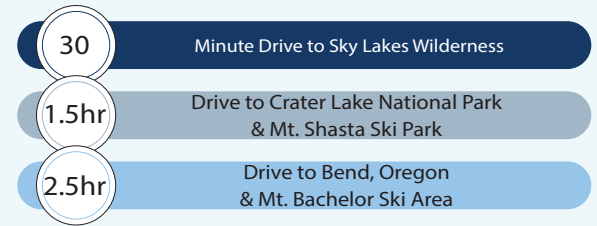

## STUDENT ENROLLMENT

Full Time defined as 15 Credit Hours for Undergraduates & 12 Credit Hours for Graduates

## DEGREES CONFERRED

from July 2017- June 2018

**412** 