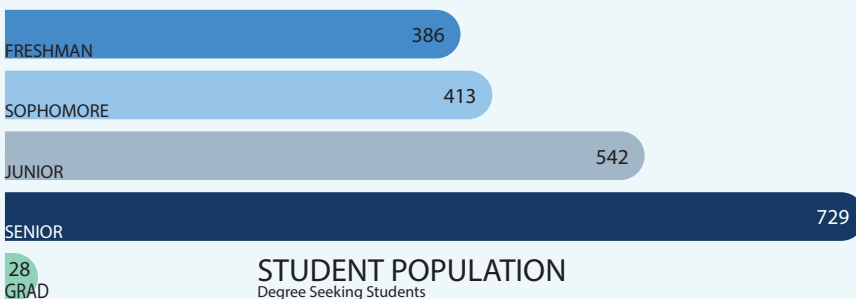

ENROLLMENT STATUS

% of Students Full Time vs Part Time