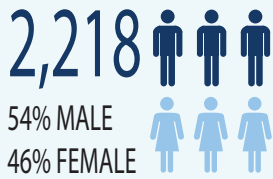

## STUDENT ENROLLMENT

Full Time defined as 15 Credit Hours for Undergraduates & 12 Credit Hours for Graduates

## STUDENT DEMOGRAPHICS

By Age Group - Average Age: 23 yrs.