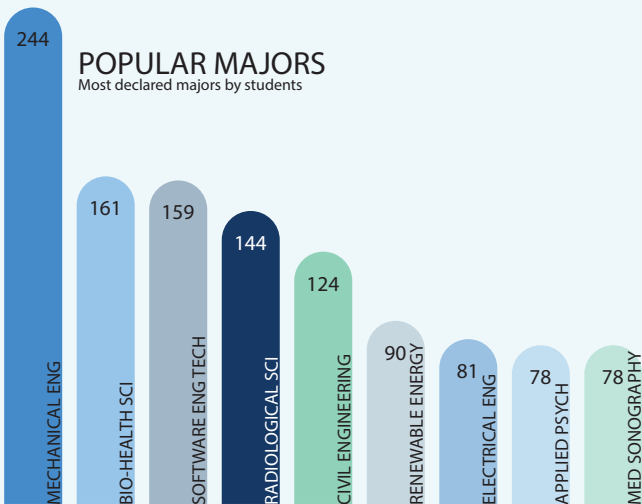

## STUDENT ENROLLMENT

Full Time defined as 15 Credit Hours for Undergraduates & 12 Credit Hours for Graduates

## DEGREES CONFERRED

from July 2017- June 2018

**412** 

## ETHNICITY