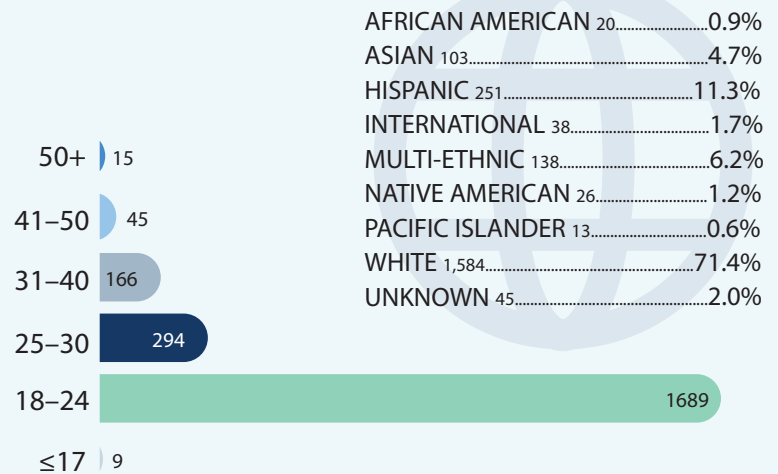

## STUDENT ENROLLMENT

Full Time defined as 15 Credit Hours for Undergraduates & 12 Credit Hours for Graduates

## DEGREES CONFERRED

from July 2017- June 2018

**412** 

## ETHNICITY