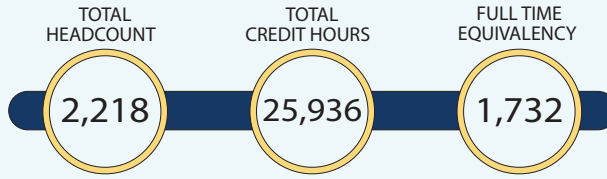

## STUDENT ENROLLMENT

Full Time defined as 15 Credit Hours for Undergraduates & 12 Credit Hours for Graduates

## DEGREES CONFERRED

from July 2017- June 2018

**412** 