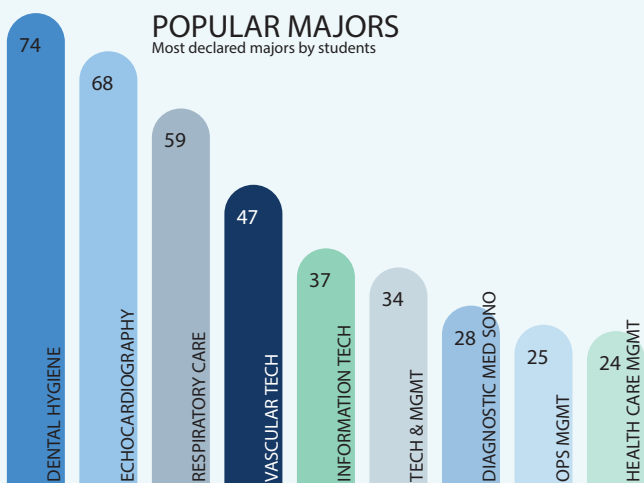

STUDENT ENROLLMENT

Full Time defined as 15 Credit Hours per term for Undergraduates & 12 Credit Hours per term for Graduates

DEGREES CONFERRED

from July 2015 - June 2016

ETHNICITY

ENROLLMENT STATUS

% of Students Full Time vs Part Time