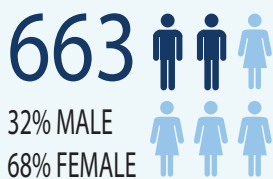

STUDENT ENROLLMENT

Full Time defined as 15 Credit Hours per term for Undergraduates & 12 Credit Hours per term for Graduates

DEGREES CONFERRED

from July 2015 - June 2016

ETHNICITY

ENROLLMENT STATUS

% of Students Full Time vs Part Time