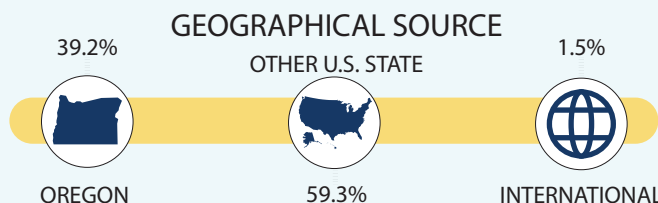

STUDENT ENROLLMENT

Full Time defined as 15 Credit Hours per term for Undergraduates & 12 Credit Hours per term for Graduates

DEGREES CONFERRED

from July 2015 - June 2016

ETHNICITY

ENROLLMENT STATUS

% of Students Full Time vs Part Time