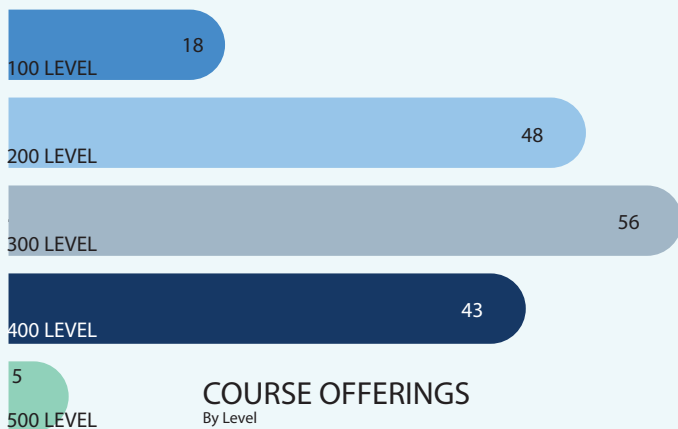

STUDENT ENROLLMENT

Full Time defined as 15 Credit Hours per term for Undergraduates & 12 Credit Hours per term for Graduates

DEGREES CONFERRED

from July 2015 - June 2016

ETHNICITY

ENROLLMENT STATUS

% of Students Full Time vs Part Time