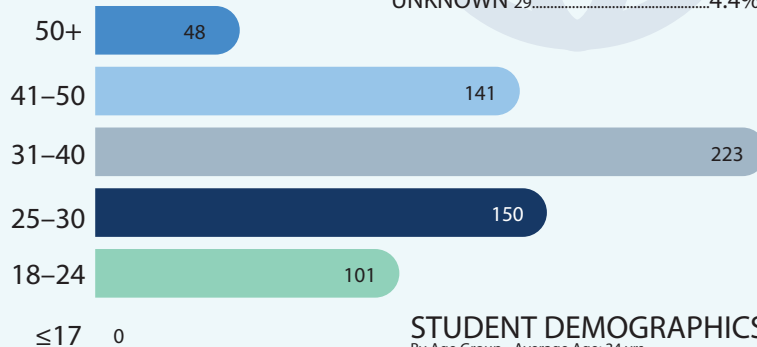

STUDENT ENROLLMENT

Full Time defined as 15 Credit Hours per term for Undergraduates & 12 Credit Hours per term for Graduates

DEGREES CONFERRED

from July 2015 - June 2016

ETHNICITY

ENROLLMENT STATUS

% of Students Full Time vs Part Time