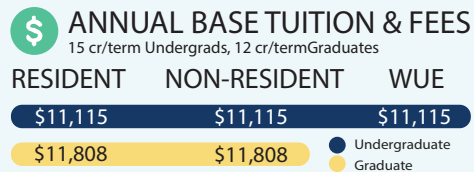

STUDENT ENROLLMENT

Full Time defined as 15 Credit Hours per term for Undergraduates & 12 Credit Hours per term for Graduates

DEGREES CONFERRED

from July 2015 - June 2016

ETHNICITY

ENROLLMENT STATUS

% of Students Full Time vs Part Time